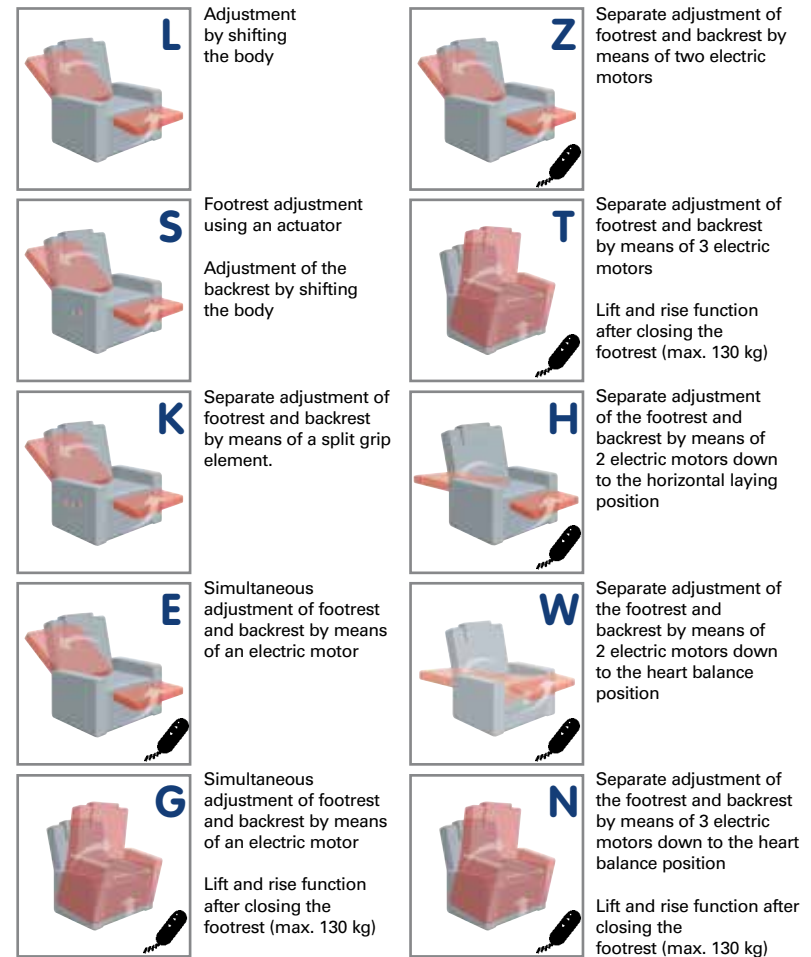

Optionally with

- Normal footrest
- or
- Extended footrest

Optionally with the supplementary equipment options

- Lumbar support
- Seat / backrest heating
- Vibration massage
- Manual switch in rootwood finish
- Recliner also available with storage battery

- Recliner with castors (against a surcharge with parquet castors)
- Not suitable for striped, checkered and mohair fabrics
- All variants with side element pocket
- All variants with patented illuminated manual switch (against a surcharge with rootwood finish)
- Seat optionally in: